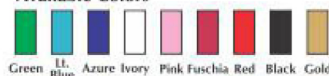

**1055**  
Tweezers  
Stainless Steel  
(Mirror finish)

Available Colors