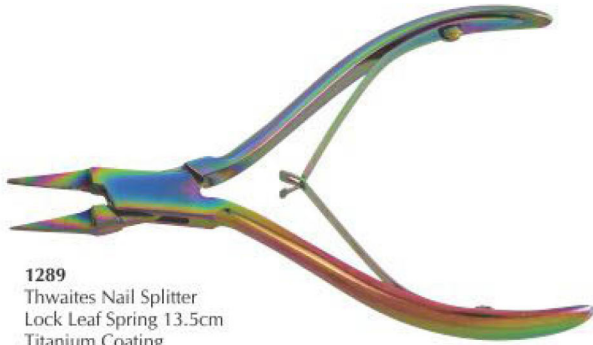

**1282**  
Nipper Concaved  
Blade Serrated Handle  
Lock Leaf Spring  
14cm Blue Coating

**1286**  
Cantilever Nipper  
Straight Blade Leaf  
Spring 16cm Titanium  
Coating

**1283**  
Thwaites Nail Splitter  
Lock Leaf Spring 13.5cm  
Blue Coating

**1287**  
Nipper Concaved  
Blade Lock Leaf Spring  
14cm Titanium Coating

**1284**  
Ingrowing Toe Nail  
Nipper Lock Leaf Spring  
13cm Blue Coating

**1288**  
Nipper Straight Blade  
Barrel Spring 13.5cm  
Titanium Coating

## Nail Nippers & Cantilever Nipper

**1289**  
Thwaites Nail Splitter  
Lock Leaf Spring 13.5cm  
Titanium Coating

**1293**  
Cantilever Nipper  
Concaved Blade Leaf  
Spring 16cm Blue  
Coating

**1290**  
Ingrowing Toe Nail Nipper  
Lock Leaf Spring 13cm  
Titanium Coating

**1294**  
Cantilever Nipper  
Straight Blade Leaf  
Spring 16cm Blue  
Coating

**1291**  
Nipper Straight Blade  
Lock Leaf Spring Plain  
Handle 14cm Titanium  
Coating

**1295**  
Nipper Straight  
Blade Barrel Spring  
13.5cm Blue Coating