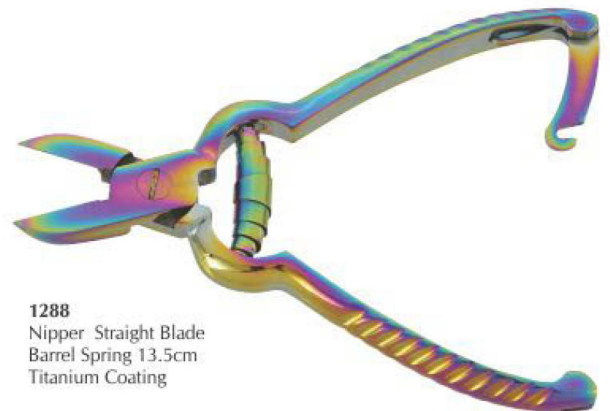

## Nail Nippers & Cantilever Nipper

**1281**  
Nipper Straight Blade  
Plain Handle Lock  
Leaf Spring 14cm  
Blue Coating

**1285**  
Cantilever Nipper  
Concaved Blade Barrel  
Spring 16cm Titanium Coating

**1282**  
Nipper Concaved  
Blade Serrated Handle  
Lock Leaf Spring  
14cm Blue Coating

**1286**  
Cantilever Nipper  
Straight Blade Leaf  
Spring 16cm Titanium  
Coating

**1283**  
Thwaites Nail Splitter  
Lock Leaf Spring 13.5cm  
Blue Coating

**1287**  
Nipper Concaved  
Blade Lock Leaf Spring  
14cm Titanium Coating

**1284**  
Ingrowing Toe Nail  
Nipper Lock Leaf Spring  
13cm Blue Coating

**1288**  
Nipper Straight Blade  
Barrel Spring 13.5cm  
Titanium Coating