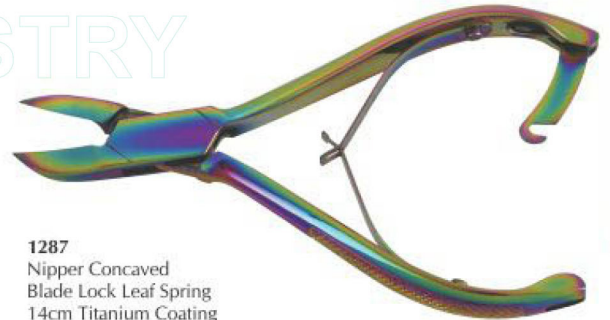

## Nail Nippers & Cantilever Nipper

**1281**  
Nipper Straight Blade  
Plain Handle Lock  
Leaf Spring 14cm  
Blue Coating

**1285**  
Cantilever Nipper  
Concaved Blade Barrel  
Spring 16cm Titanium Coating

**1282**  
Nipper Concaved  
Blade Serrated Handle  
Lock Leaf Spring  
14cm Blue Coating

**1286**  
Cantilever Nipper  
Straight Blade Leaf  
Spring 16cm Titanium  
Coating

**1283**  
Thwaites Nail Splitter  
Lock Leaf Spring 13.5cm  
Blue Coating