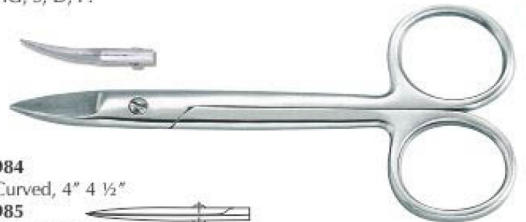

985
Crown Scissors
Straight, 4" 4 1/2"
Finish available
HG, S, D, P.