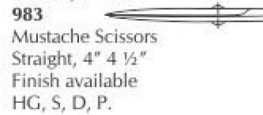

All scissors are also available in Mirror, Satin, Sand-blasted, Color coated, Gold-plated, Imitation & Fix Screws.