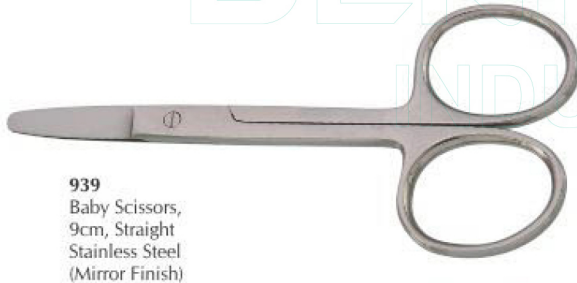

938
Cuticle Scissors,
9.5cm, Straight
Stainless Steel
(Mirror Finish)

939
Baby Scissors,
9cm, Straight
Stainless Steel
(Mirror Finish)