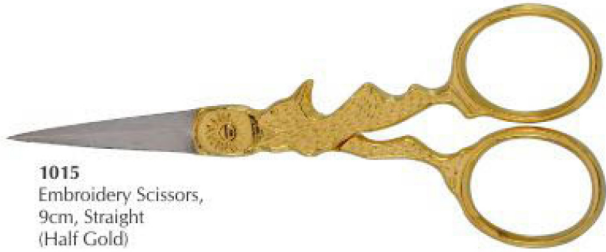

Cuticle & Nail Scissors

All scissors are also available in Mirror, Satin, Sand-blasted, Color coated, Gold-plated, Imitation & Fix Screws.

1015
Embroidery Scissors,
9cm, Straight
(Half Gold)