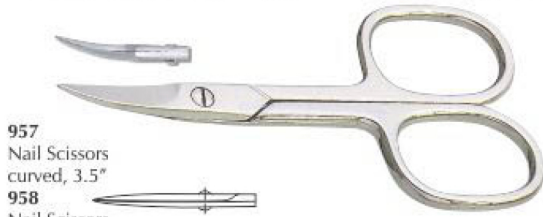

All scissors are also available in Mirror, Satin, Sand-blasted, Color coated, Gold-plated, Imitation & Fix Screws.

958
Nail Scissors
Straight, 3.5"
Finish available
HG, S, D, P.