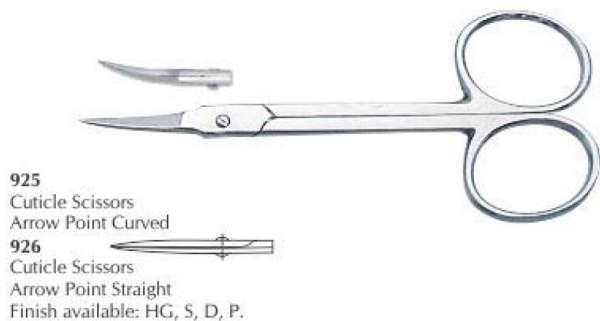

Cuticle & Nail Scissors

Cuticle / Nail Fancy Scissors

All scissors are crafted from best quality stainless steel through hot drop forging method, which gives the instruments a sturdy formation and nice profile. The assembly consists of machine-Made screw for smooth and frictionless operations. The surface finish gets the final out look after multiple grinding, polishing and cleaning processes. Mirror, Satin, Sand-blasted, Gold-plated completely or partially, Partially color coated

Available in Following Finishes:

All scissors are also available in Mirror, Satin, Sand-blasted, Color coated, Gold-plated, Imitation & Fix Screws.