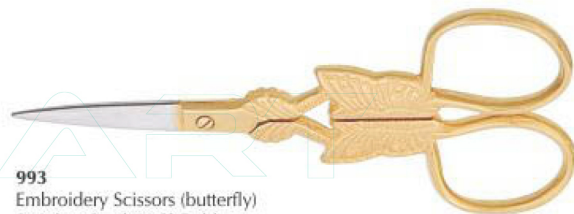

993
Embroidery Scissors (butterfly)
Stainless Steel (Half Gold)
Finish available
HG, S, D, P.