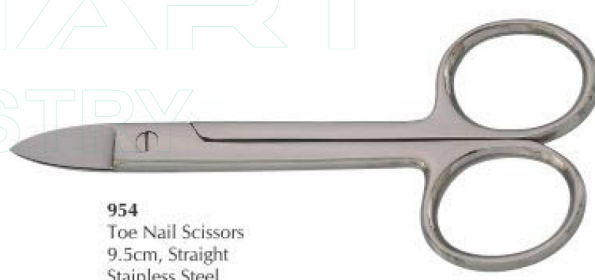

954
Toe Nail Scissors
9.5cm, Straight
Stainless Steel
(Mirror Finish)