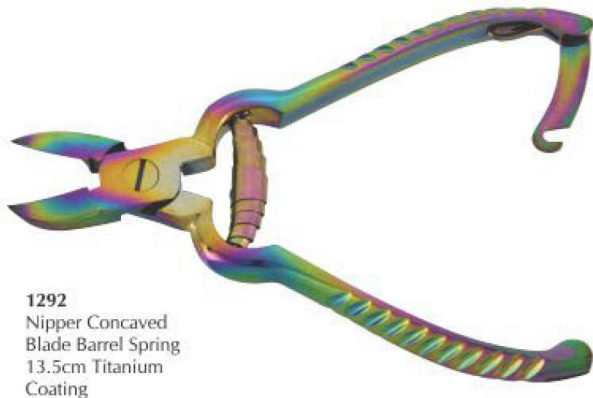

**1287**  
Nipper Concaved  
Blade Lock Leaf Spring  
14cm Titanium Coating

**1284**  
Ingrowing Toe Nail  
Nipper Lock Leaf Spring  
13cm Blue Coating

**1288**  
Nipper Straight Blade  
Barrel Spring 13.5cm  
Titanium Coating

## Nail Nippers & Cantilever Nipper

**1289**  
Thwaites Nail Splitter  
Lock Leaf Spring 13.5cm  
Titanium Coating

**1293**  
Cantilever Nipper  
Concaved Blade Leaf  
Spring 16cm Blue  
Coating

**1290**  
Ingrowing Toe Nail Nipper  
Lock Leaf Spring 13cm  
Titanium Coating

**1294**  
Cantilever Nipper  
Straight Blade Leaf  
Spring 16cm Blue  
Coating

**1291**  
Nipper Straight Blade  
Lock Leaf Spring Plain  
Handle 14cm Titanium  
Coating

**1295**  
Nipper Straight  
Blade Barrel Spring  
13.5cm Blue Coating