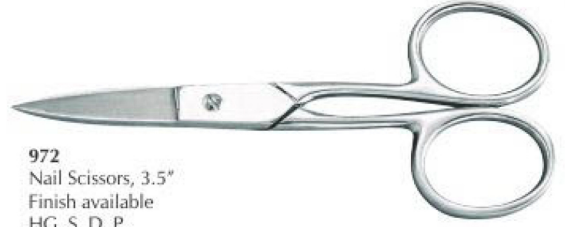

972
Nail Scissors, 3.5"
Finish available
HG, S, D, P.