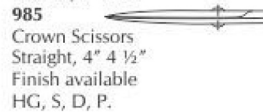

984
Crown Scissors
Curved, 4" 4 1/2"