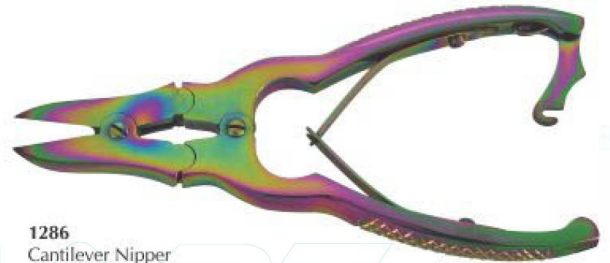

## Nail Nippers & Cantilever Nipper

**1281**  
Nipper Straight Blade  
Plain Handle Lock  
Leaf Spring 14cm  
Blue Coating

**1285**  
Cantilever Nipper  
Concaved Blade Barrel  
Spring 16cm Titanium Coating

**1282**  
Nipper Concaved  
Blade Serrated Handle  
Lock Leaf Spring  
14cm Blue Coating

**1286**  
Cantilever Nipper  
Straight Blade Leaf  
Spring 16cm Titanium  
Coating

**1283**  
Thwaites Nail Splitter  
Lock Leaf Spring 13.5cm  
Blue Coating

**1287**  
Nipper Concaved  
Blade Lock Leaf Spring  
14cm Titanium Coating

**1284**  
Ingrowing Toe Nail  
Nipper Lock Leaf Spring  
13cm Blue Coating

**1288**  
Nipper Straight Blade  
Barrel Spring 13.5cm  
Titanium Coating