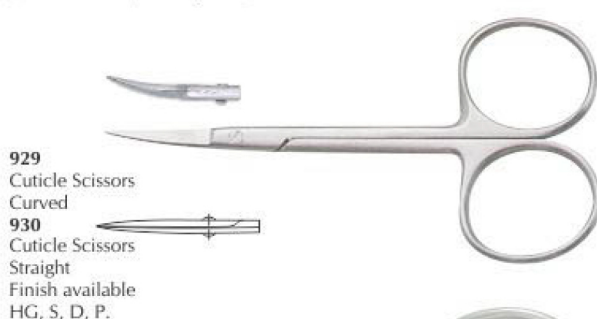

Cuticle & Nail Scissors

Cuticle / Nail Fancy Scissors

All scissors are crafted from best quality stainless steel through hot drop forging method, which gives the instruments a sturdy formation and nice profile. The assembly consists of machine-Made screw for smooth and frictionless operations. The surface finish gets the final out look after multiple grinding, polishing and cleaning processes. Mirror, Satin, Sand-blasted, Gold-plated completely or partially, Partially color coated

Available in Following Finishes:

All scissors are also available in Mirror, Satin, Sand-blasted, Color coated, Gold-plated, Imitation & Fix Screws.