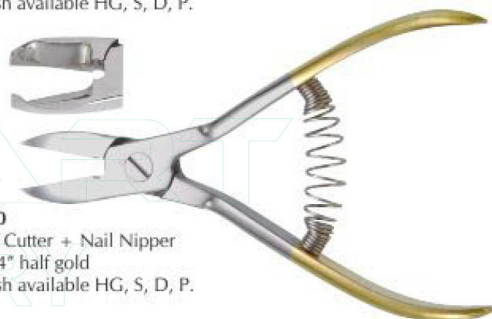

1319
Side Cutter 12.5cm, Single Spring,
Slanted Point, Stainless Steel
Finish available HG, S, D, P.