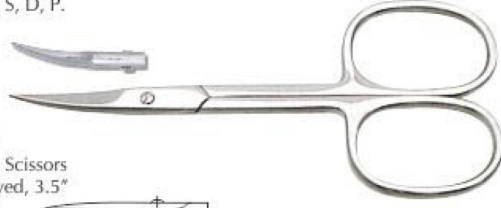

960
Fine Scissors
Straight, 3.5"
Finish available
HG, S, D, P.