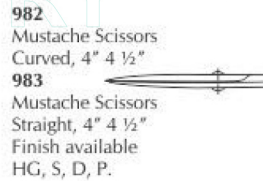

All scissors are also available in Mirror, Satin, Sand-blasted, Color coated, Gold-plated, Imitation & Fix Screws.